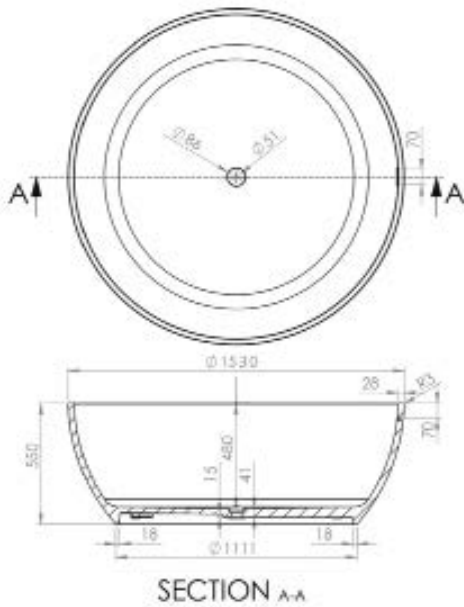

HEAVEN

RENKLER : White Glossy/Matt, Black Matt, Green Matt, Grey Dark/light Matt & Pink

SU KAPASİTESİ : 600 Litre

BOYUTLAR : 153ø cm

Ölçü (cm)	Ürün Ağırlığı	Beyaz	Renkli
153 ø cm	228 kg	5.000 €	5.250 €

Tüm taş küvetlerimiz aşağıdakilerle birlikte teslim edilir:
Küvet renginde Tahliye Vanası, Sifon ve Kaldırma kayışları.

All our Free Stand bathtubs are delivered with the following:
Waste Valve in the color of the Bath, Siphon, & Lifting belts.