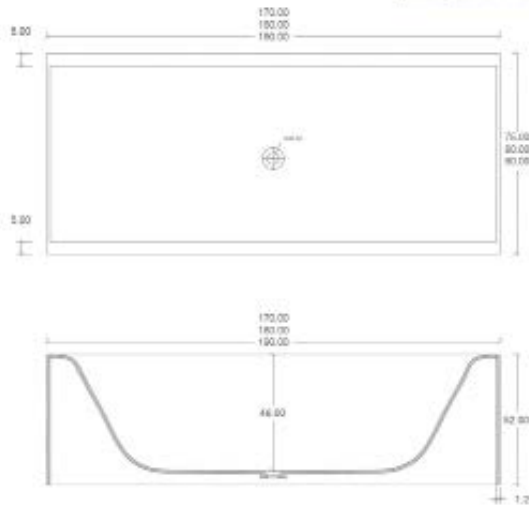

Tüm taş küvetlerimiz aşağıdakilerle birlikte teslim edilir:
Küvet renginde Tahliye Vanası, Sifon ve Kaldırma kayışları.

All our Free Stand bathtubs are delivered with the following:
Waste Valve in the color of the Bath, Siphon, & Lifting belts.

Ölçü (cm)	Beyaz	Renkli
170 / 75	4.500 €	4.790 €
180 / 80	5.315 €	5.675 €
190 / 90	5.735 €	6.070 €